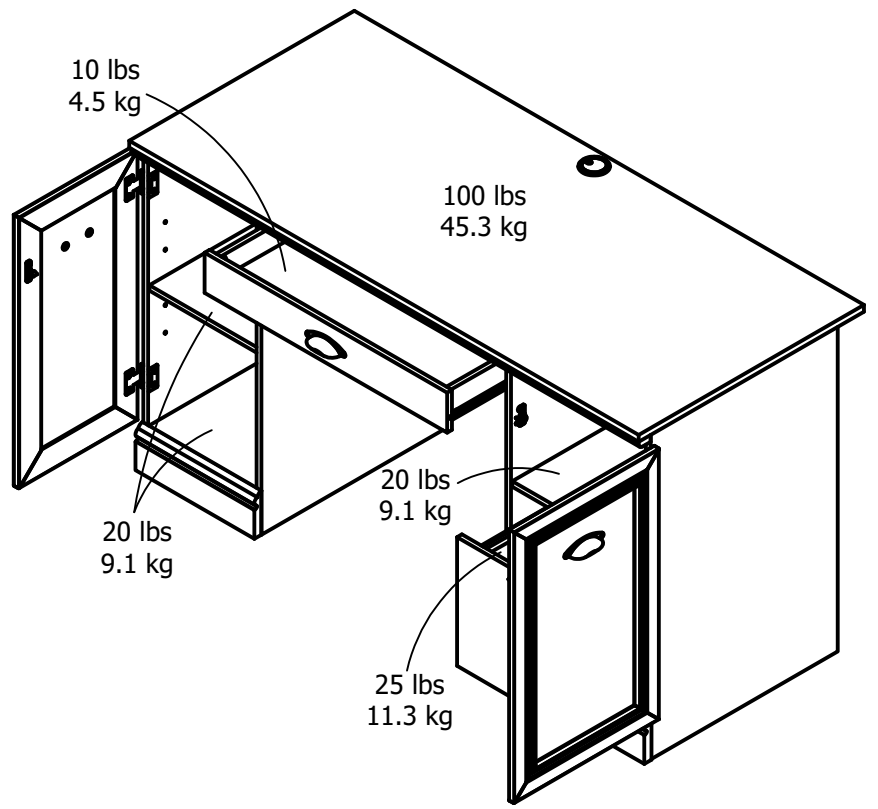

pencil drawer:
23.7"W
12.97" D
2.05" H

file drawer:
12.17"W
12.97" D
8.1" H

Wood Breakdown: 85% PB & 10% MDF
Total storage: 10.2 cubic feet

Overall Product Size:
53.6" W x 23.7" D x 30.3" H
136.2cm W x 60.2cm D x 77cm H

Maximum Weight Capacities
Unit Weight: 102 lbs (46.2 kg)